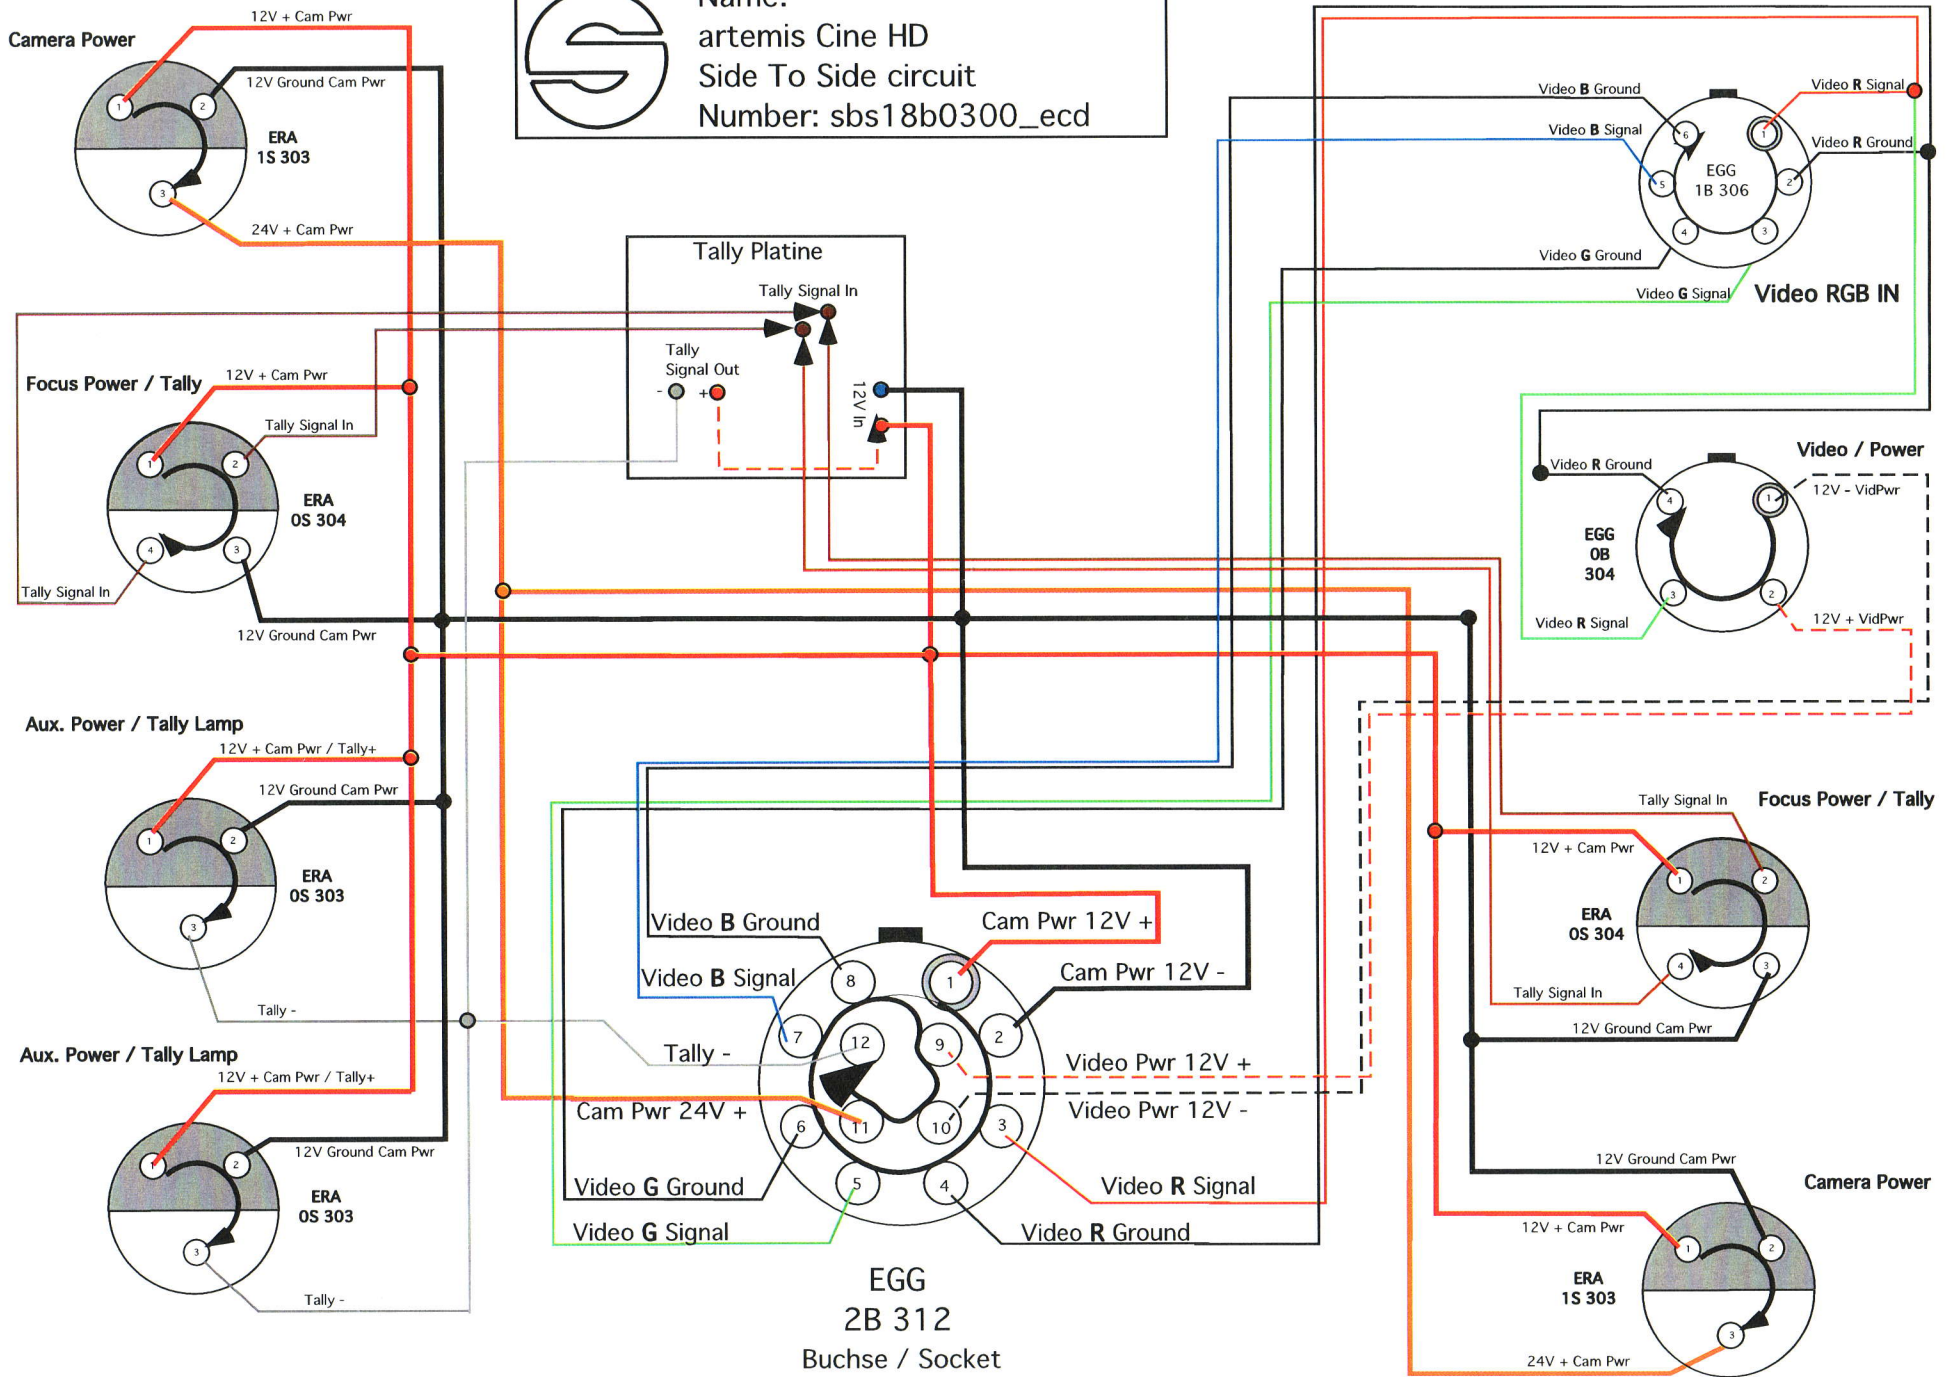

 Name: artemis Cine HD
 Side To Side circuit
 Number: sbs18b0300_ecd

 Name: artemis Cine HD Sled circuit
 Number: sbs18b0700_ecd