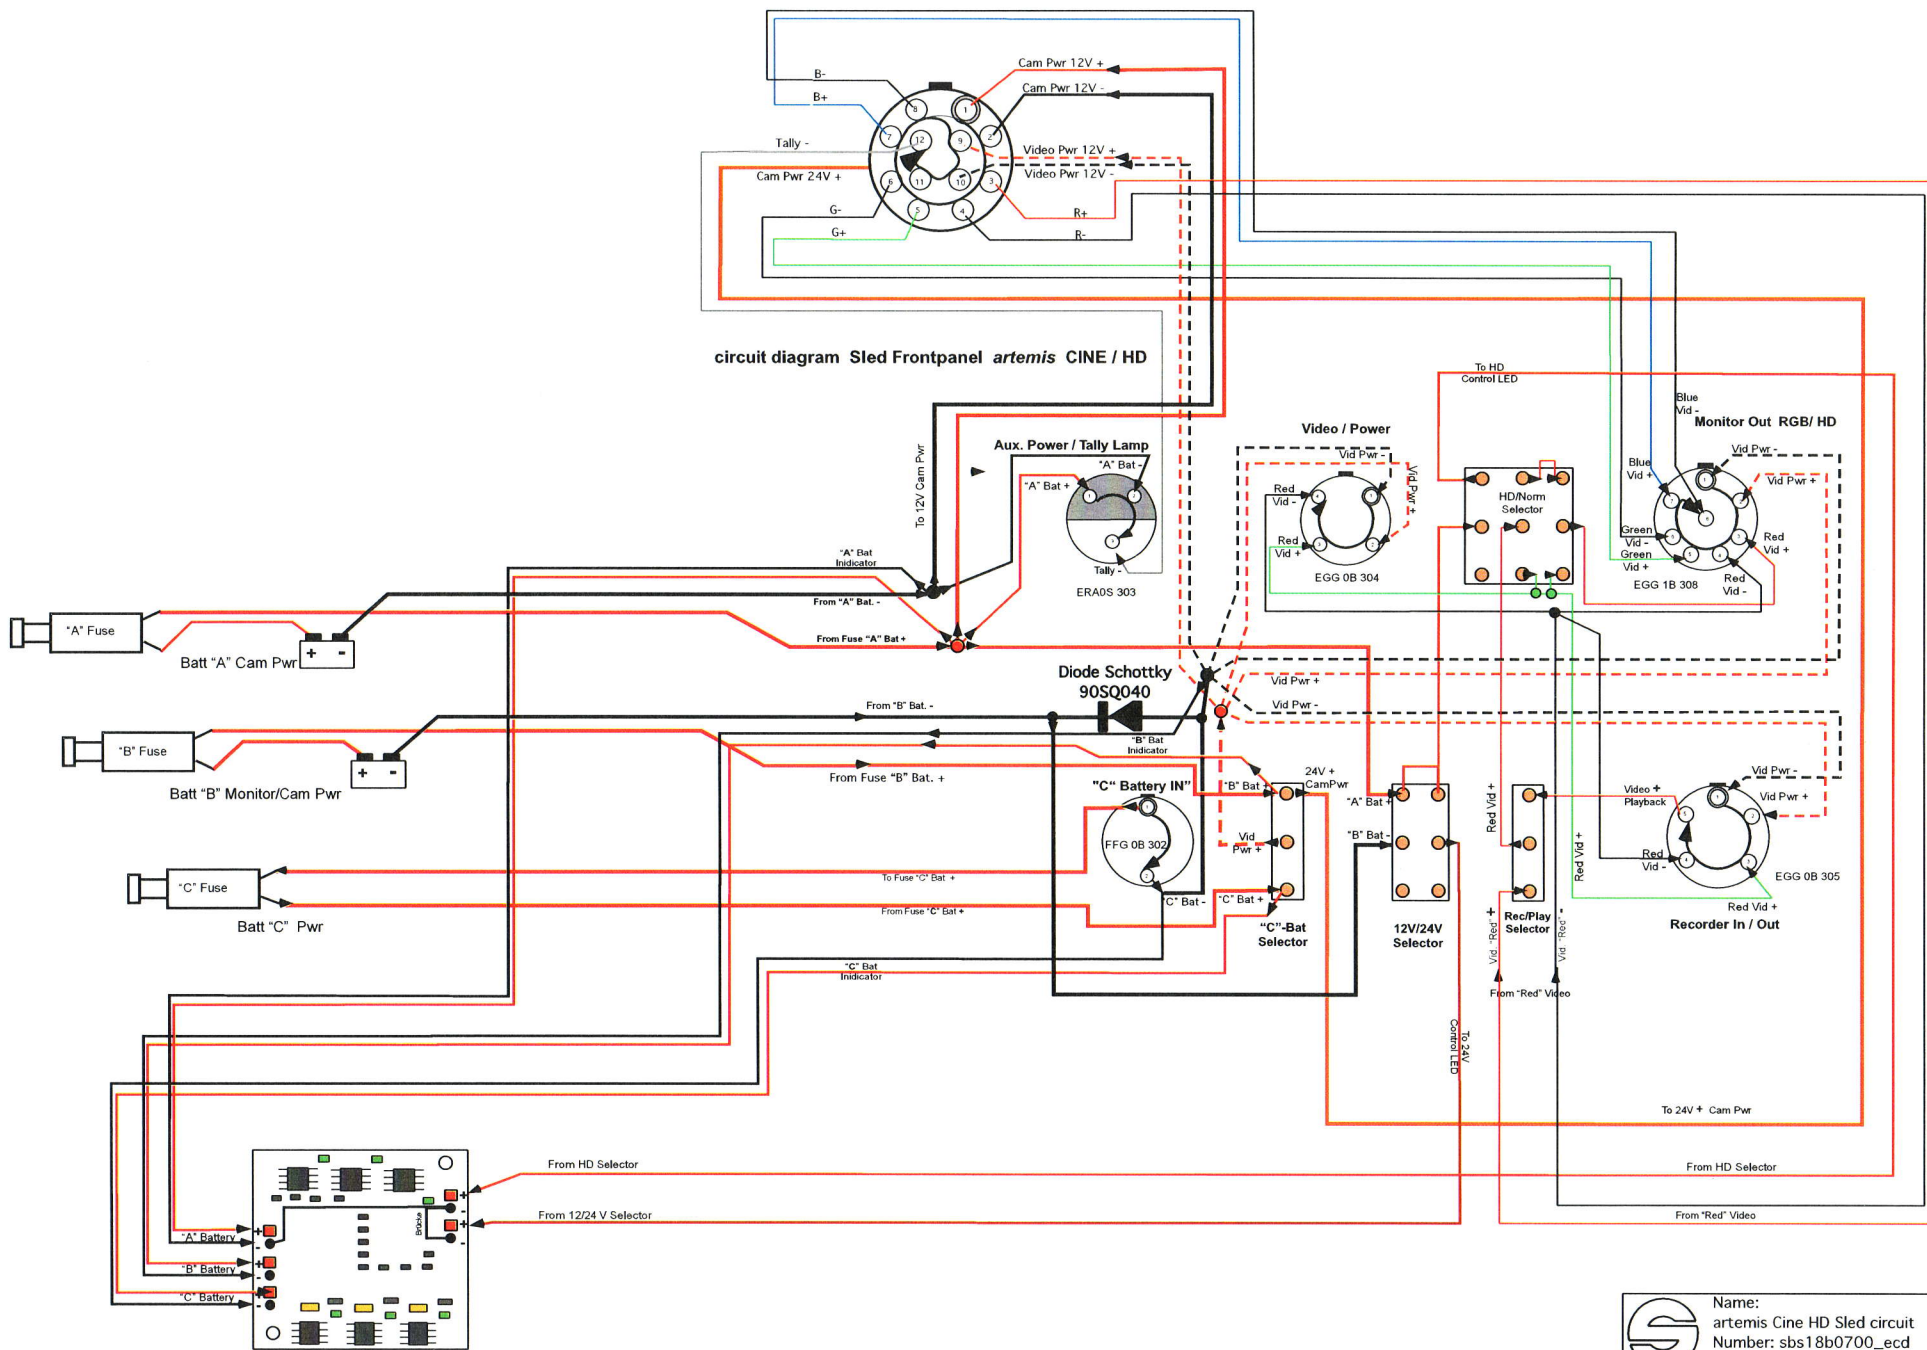

 Name: artemis Cine HD
 Side To Side circuit
 Number: sbs18b0300_ecd

 Name: artemis Cine HD Sled circuit
 Number: sbs18b0700_ecd